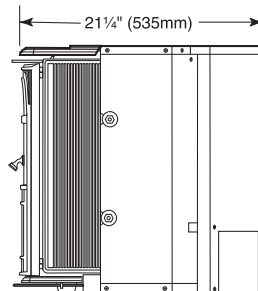

### WINTERWARM SMALL INSERT

FRONT VIEW

SIDE VIEW

TOP VIEW

**Specifications:** Small Model  
 Log Length: 18"  
 Burn Time: 6 - 8 hours  
 Heating Capacity: 500 - 1,000 sq. ft.  
 Maximum Heat Output: 30,000 BTU/hr  
 Efficiency Rating: 74%  
 EPA Emissions Rating: 2.1 grams/hr  
 Weight: 285lbs