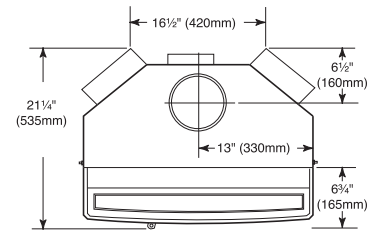

### WINTERWARM SMALL INSERT

FRONT VIEW

SIDE VIEW

TOP VIEW

**Specifications:** Small Model  
 Log Length: 18"  
 Burn Time: 6 - 8 hours  
 Heating Capacity: 500 - 1,000 sq. ft.  
 Maximum Heat Output: 30,000 BTU/hr  
 Efficiency Rating: 74%  
 EPA Emissions Rating: 2.1 grams/hr  
 Weight: 285lbs

**Minimum Fireplace Dimensions:**  
 Height: 21 1/2"  
 Width: 26 1/2"  
 Depth: 15"

**Flue Collar Size:** 6" round

**Optional Surround Packages:**  
 6" steel covers: 36 1/2"w x 27"h  
 10" steel cover: 44 1/2"w x 3"h  
 7" Cast covers: 40"w x 28 1/2"h  
 10" Cast covers: 45"w x 31"h