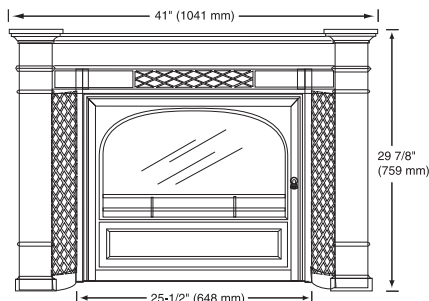

WINTERWARM LARGE INSERT

FRONT VIEW