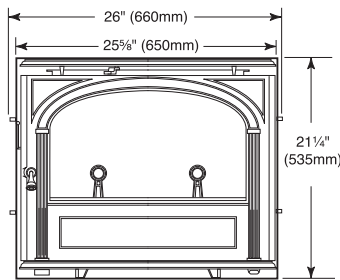

WINTERWARM SMALL INSERT

FRONT VIEW