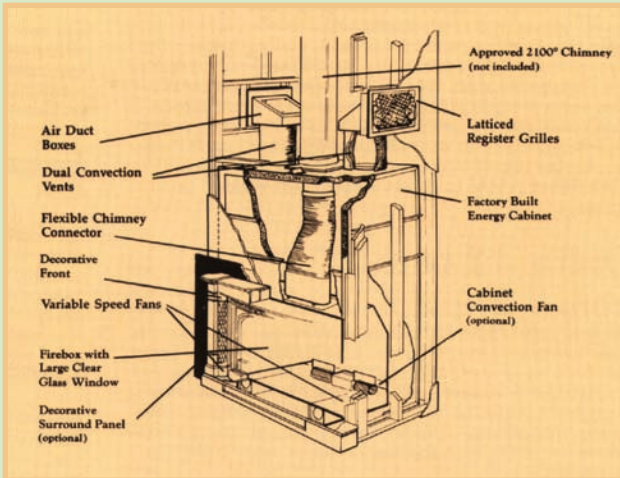

Options

- Available in Classic Black, plus two porcelain enamel color choices for the Traditional Front: Sand and Ebony Black
- Porcelain colors are on the Traditional Front only - all Fireboxes are Classic Black