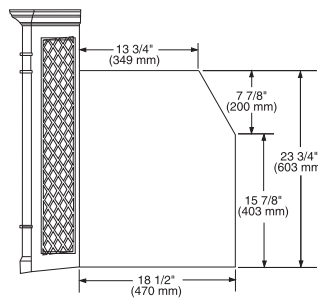

SIDE VIEW

Specifications: Large Model
Log Length: 24"
Burn Time: Up to 9 hours
Heating Capacity: 750 - 1,500 sq. ft.
Maximum Heat Output: 50,000 BTU/hr
Efficiency Rating: 78.3%
EPA Emissions Rating: 2.1 grams/hr
Weight: 475lbs

Minimum Fireplace Dimensions:
Height: 24"
Width: 34"
Depth: 19"

Flue Collar Size: 8" oval
Optional Surround covers up to 51"w x 36"h

WINTERWARM FIREPLACE SYSTEM - Specifications: Fireplace System Model. (Specifications same as WinterWarm Large)

Log Length: 24"
Burn Time: Up to 9 hr
Heating Capacity: 750 - 1,500 sq. ft.
Maximum Heat Output: 50,000 BTU/hr
Clearances of Cabinet: To Wall Studs: 1/2"

Efficiency Rating: 78.3%
EPA Emissions Rating: 2.1 grams/hr
Weight: 840lbs
Chimney: 8" High Temperature

Cabinet Dimensions:
Height: 59 1/2"
Width: 39 1/2"
Depth: 28 1/2"
Visible Front: 41"w x 34 1/2"h

ph: 1.800.525.1898
www.vermontcastings.com
www.majesticproducts.com

YOUR DEALER